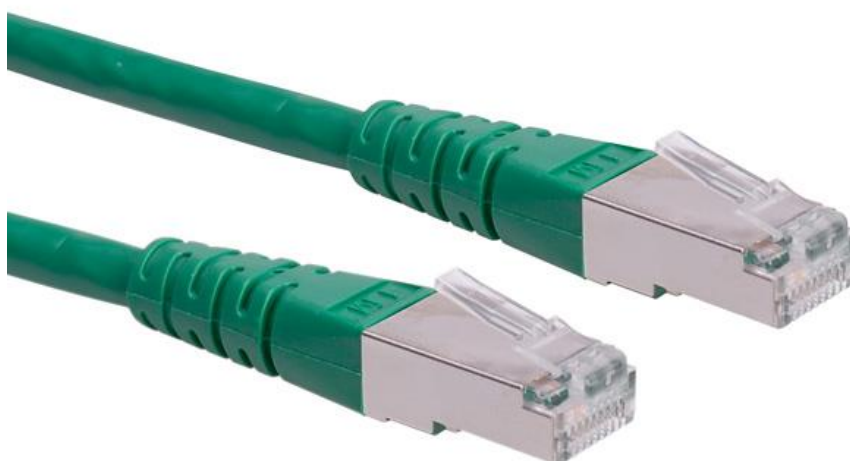

Datenblatt - Fiche technique - Data sheet

**21.15.1403**

ROLINE S/FTP-(PiMF-)Patchkabel Kat.6, 20m, grün, 20m

Cordon ROLINE Cat.6 S/FTP (PiMF) vert, 20,0m

ROLINE S/FTP (PiMF) Patch Cord, Cat.6, green, 20.0m

Total length (optional)

Print: roline SSTP PATCH CABLE 26AWG 4PR ISO/IEC11801 & EN50288 CAT.6  
XXXXXXXX-X

Remark#

21.15.0823	1.5m	grey	21.15.1346	2.0m	white
21.15.0824	1.5m	red	21.15.1356	3.0m	white
21.15.0825	1.5m	yellow	21.15.1366	5.0m	white
21.15.0826	1.5m	green	21.15.1376	7.0m	white
21.15.0827	1.5m	blue	21.15.1386	10m	white
21.15.0828	1.5m	black	21.15.1396	15m	white
21.15.0829	1.5m	white	21.15.1406	20m	white
21.15.1316	0.3m	white			
21.15.1326	0.5m	white			
21.15.1336	1.0m	white			

Specification :

Material :

- 1. RJ45 Plug : (JE P/N : P028850)
- 1-1. Housing : Polycarbonate, UL 94V-2, Transparent color.
- 1-2. Contact material : Phosphor Bronze with 50-60 micro-inch Nickel plated.
- 1-3. Contact finished : Min. 50 micro-inch Gold plated on surface contact area.
- 1-4. Shield : Bronze with Nickel plated.
- 2. Molding : PVC.
- 3. Cable :
  - 3-1. Jacket : PVC.
  - 3-2. Conductor : 26 AWG stranded copper.
  - 3-3. Isolation : PE.
  - 3-4. Shield : Aluminum Foil Shielded for Each Pair, Tin Copper Braid.
- 4. Cable structure : S/FTP, 4 twisted pair.

Remark : SCAEAXX017X XXX X E1201

- (1) XX : Jacket Color  
 01=Black(RAL9011), 02=Gray(RAL7035), 03=Red(RAL3031)  
 05=White(RAL9010), 06=Yellow(RAL1021), 07=Blue(RAL5015)  
 08=Green(RAL6029), 09=Orange(RAL2003), 10=Purple(RAL4005)  
 11=Pink(RAL4003)
- (2) X : Wiring  
 1=T568A, 2=T568B, 3=T568A & T568B combination
- (3) XXX : Length  
 (3)(4) : 0301=0.3meter(30cm) 0501=0.5meter(50cm),  
 0012=1meter, 0102=10meter  
 0033=3feet, 0103=10feet