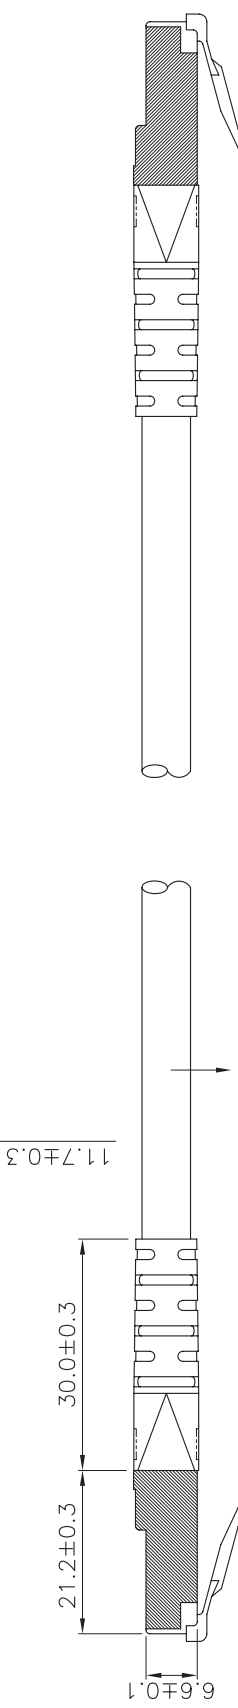

Datenblatt - Fiche technique - Data sheet

**21.15.1403**

ROLINE S/FTP-(PiMF-)Patchkabel Kat.6, 20m, grün, 20m

Cordon ROLINE Cat.6 S/FTP (PiMF) vert, 20,0m

ROLINE S/FTP (PiMF) Patch Cord, Cat.6, green, 20.0m

Total length (optional)

Print: roline SSTP PATCH CABLE 26AWG 4PR ISO/IEC11801 & EN50288 CAT.6  
XXXXXXXX-X

Remark#

21.15.0823	1.5m	grey	21.15.1346	2.0m	white
21.15.0824	1.5m	red	21.15.1356	3.0m	white
21.15.0825	1.5m	yellow	21.15.1366	5.0m	white
21.15.0826	1.5m	green	21.15.1376	7.0m	white
21.15.0827	1.5m	blue	21.15.1386	10m	white
21.15.0828	1.5m	black	21.15.1396	15m	white
21.15.0829	1.5m	white	21.15.1406	20m	white
21.15.1316	0.3m	white			
21.15.1326	0.5m	white			
21.15.1336	1.0m	white			

Specification :

Material :

- 1. RJ45 Plug : (JE P/N : P028850)
- 1-1. Housing : Polycarbonate, UL 94V-2, Transparent color.
- 1-2. Contact material : Phosphor Bronze with 50-60 micro-inch Nickel plated.
- 1-3. Contact finished : Min. 50 micro-inch Gold plated on surface contact area.
- 1-4. Shield : Bronze with Nickel plated.
- 2. Molding : PVC.
- 3. Cable :
  - 3-1. Jacket : PVC.
  - 3-2. Conductor : 26 AWG stranded copper.
  - 3-3. Isolation : PE.
  - 3-4. Shield : Aluminum Foil Shielded for Each Pair, Tin Copper Braid.
- 4. Cable structure : S/FTP, 4 twisted pair.

GENERAL TOLERANCE OF DIMENSIONS X.XXX ±0.005 X.XX ±0.05 X.X ±0.1	DRAWING	10.JAN.2011	Abby
	CHECK	10.JAN.2011	Maer
	APPROVAL	10.JAN.2011	YTY
SCALE	1/1 (A4)	UNIT	mm
DRAWING NO. SCAEAXX017XXXXXE1201(SA1)	DATE	NAME	ITEM NO.:SCAEAXX017XXXXXE1201
	DRAWING CLASSIFICATION		DES.: C6 S/FTP Patch Cord
		DRAWING CLASSIFICATION	
		S	SHEET 1 OF 1